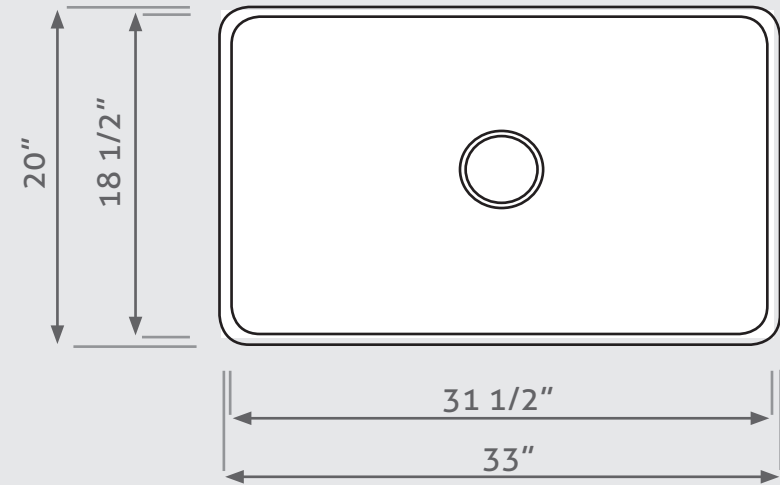

## FEATURES

- OVERALL 33"
- FITS MINIMUM 33" SINK BASE
- SINGLE BOWL
- FINE PORCELAIN MATERIAL
- WHITE FINISH