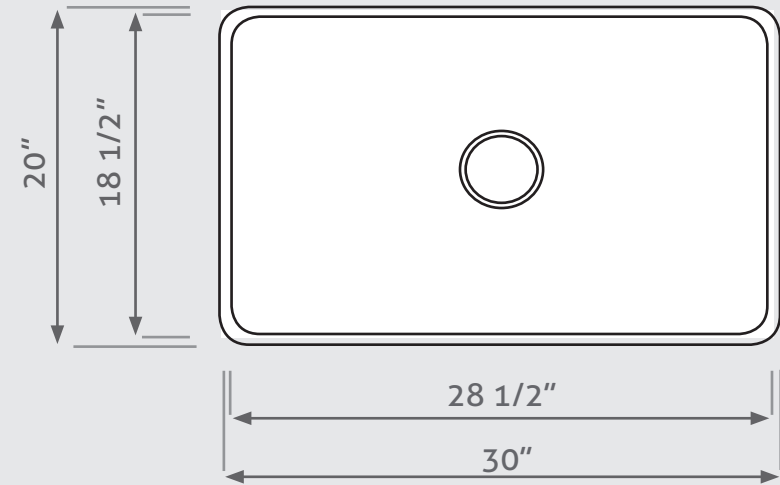

MODEL# HM-3020

FEATURES

- OVERALL 33"
- FITS MINIMUM 33" SINK BASE
- SINGLE BOWL
- FINE PORCELAIN MATERIAL
- WHITE FINISH

AVAILABLE ACCESSORIES

- BOTTOM GRID
- SINK STRAINER

CODES

ASME A112.19.2-2013/CSA B45.1-13